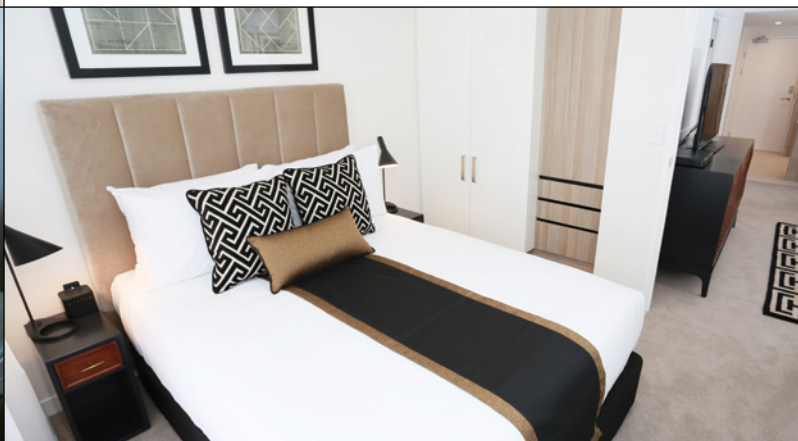

Alex Perry Hotel & Apartments

Alex Perry Hotel & Apartments is where couture design meets playful intelligent style, culminating in self-catering accommodation perfectly suited for the modern corporate and leisure traveller.

Classic, yet edgy design, blended with modern technology and supported by friendly, professional service, ensures an A-List experience for each and every guest. With a choice of accommodation options: from Studio style rooms through to 1 and 2 Bedroom Units and Executive Styled Apartments there is a choice of accommodation suited to your needs.

Unique design elements flow from expertly crafted furnishings, through our exclusive range of "Sleep Elite" beds and on into designer amenities thus ensuring a stay at the Alex Perry Hotel & Apartments is a complete sensory experience.

ALEX PERRY HOTEL & APARTMENTS
OPENED OCTOBER 2015