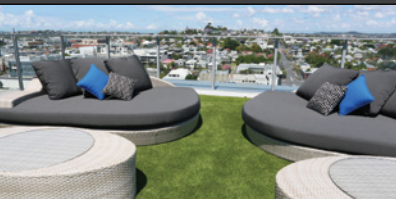

FACILITIES

- Rooftop recreation area
- Sundeck
- Outdoor heated swimming pool
- Gymnasium
- BBQ area

Alex Perry Hotel & Apartments

Minutes from the Brisbane CBD, Fortitude Valley is an eclectic mix of old and new.